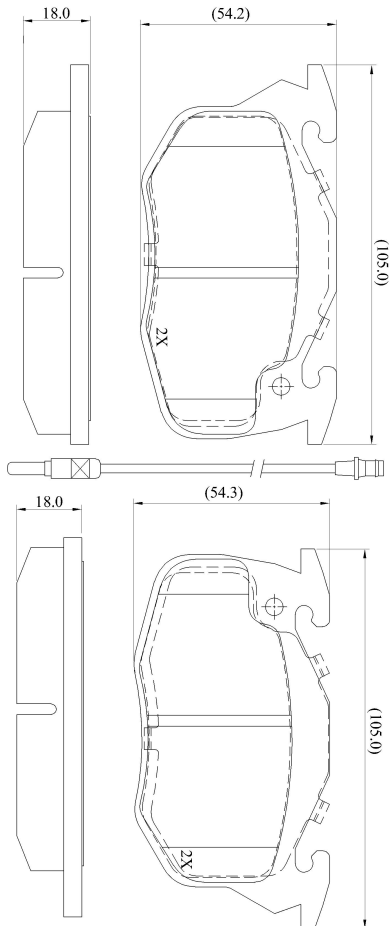

Make: RENAULT

Model: Espace I 2.1 (J117)

Part Number: ADB2258

Vehicle Manufacturing/Engine:

ADB2258

Specifications

Fitting Position	:	Front
Model Date	:	01/88-06/91
Or. Caliper	:	Bendix
WVA	:	20905
FMSI	:	
Length	:	105
Width	:	53.3
Thickness	:	18