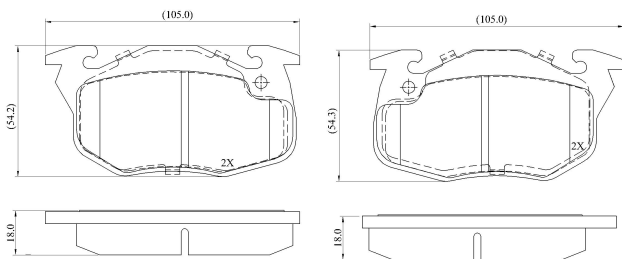

Make: RENAULT

Model: Espace I

Part Number: ADB0258

Vehicle Manufacturing/Engine:

ADB0258

Specifications

Fitting Position	:	Front
Model Date	:	01/84-06/91
Or. Caliper	:	Bendix
WVA	:	20905
FMSI	:	
Length	:	105
Width	:	54.25
Thickness	:	18