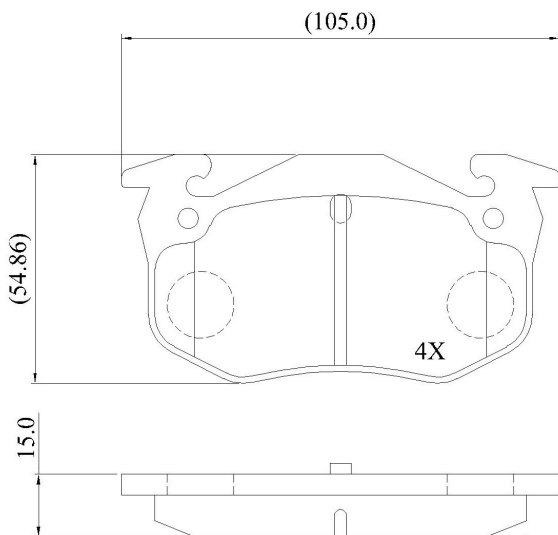

Make: RENAULT

Model: Espace I

Part Number: ADB01166

Vehicle Manufacturing/Engine:

ADB01166

Specifications

Fitting Position

:

Rear

Model Date	:	01/89->06/91
Or. Caliper	:	Bendix
WVA	:	20315
FMSI	:	
Length	:	105
Width	:	54.9
Thickness	:	15