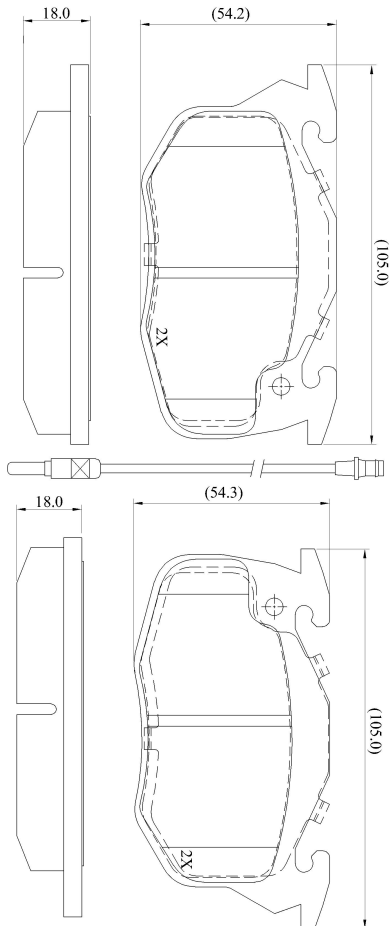

Make: RENAULT

Model: Espace I

Part Number: ADB2258

Vehicle Manufacturing/Engine:

ADB2258

Specifications

Fitting Position	:	Front
Model Date	:	01/84-06/91
Or. Caliper	:	Bendix
WVA	:	20905
FMSI	:	
Length	:	105
Width	:	53.3
Thickness	:	18