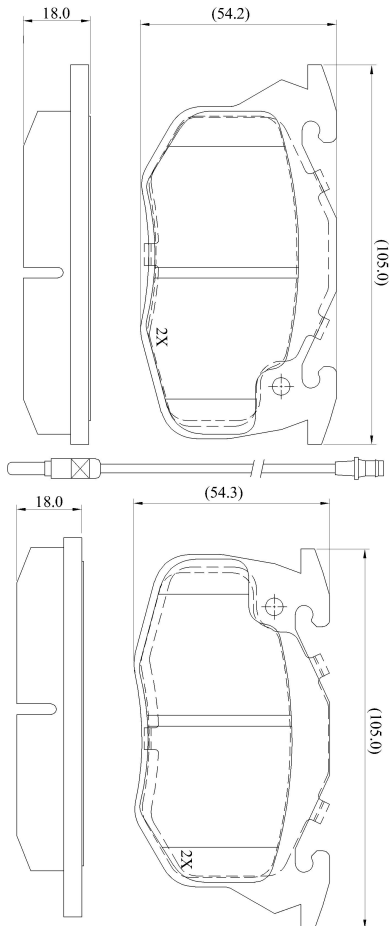

Make: RENAULT

Model: Espace I

Part Number: ADB2258

Vehicle Manufacturing/Engine:

ADB2258

Specifications

Fitting Position	:	Front
Model Date	:	01/88-06/91
Or. Caliper	:	Bendix
WVA	:	20905
FMSI	:	
Length	:	105
Width	:	53.3
Thickness	:	18