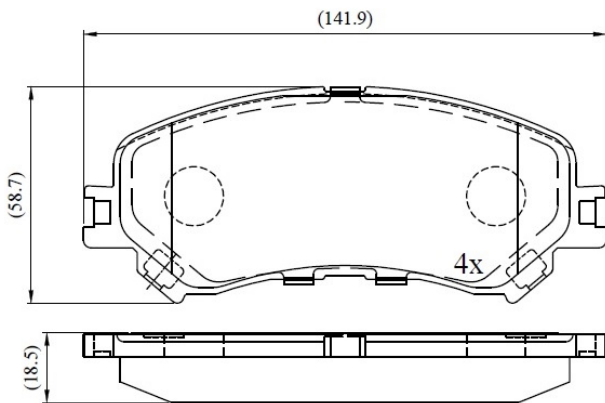

Make: RENAULT

Model: ESPACE V

Part Number: ADB02423

Vehicle Manufacturing/Engine:

ADB02423

Specifications

Fitting Position	:	Front
Model Date	:	2015-
Or. Caliper	:	
WVA	:	22347

FMSI	:	
Length	:	142.2
Width	:	58.6
Thickness	:	18.5