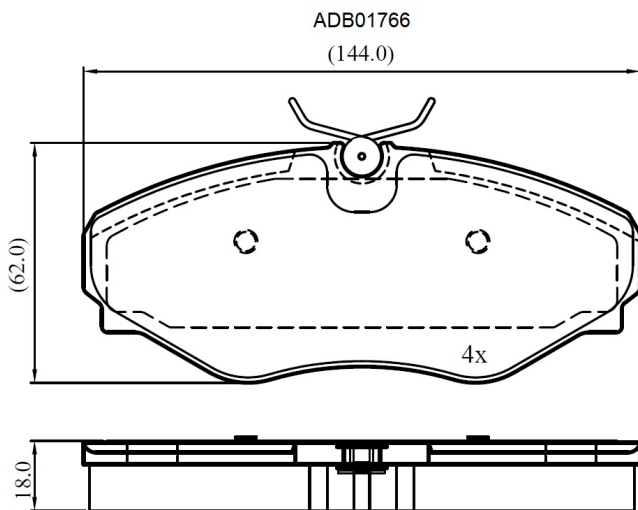

Make: RENAULT

Model: Espace

Part Number: ADB01766

Vehicle Manufacturing/Engine:

Specifications

Fitting Position	:	Front
Model Date	:	04/99-02/03
Or. Caliper	:	Lucas

WVA	:	2,30,99,23,100
FMSI	:	
Length	:	144
Width	:	62.2
Thickness	:	18