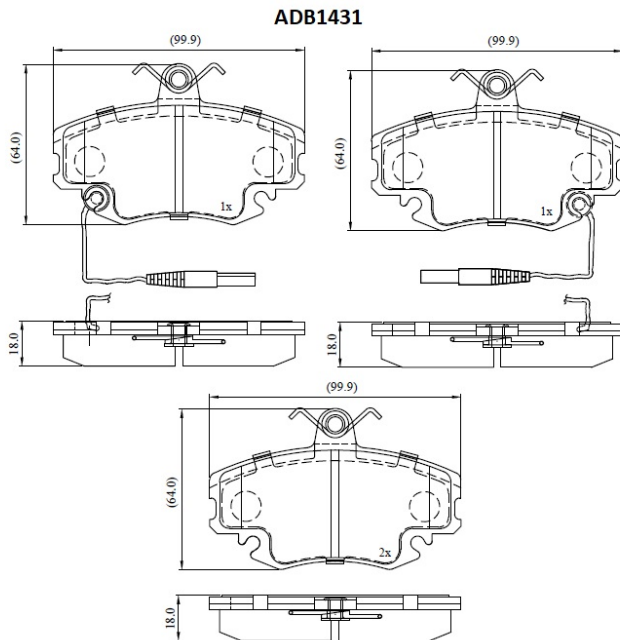

Make: RENAULT

Model: Extra / Express

Part Number: ADB1431

Vehicle Manufacturing/Engine:

Specifications

Fitting Position

:

Front

Model Date	:	01/91-11/98
Or. Caliper	:	Lucas
WVA	:	21463
FMSI	:	
Length	:	99.9
Width	:	64
Thickness	:	18