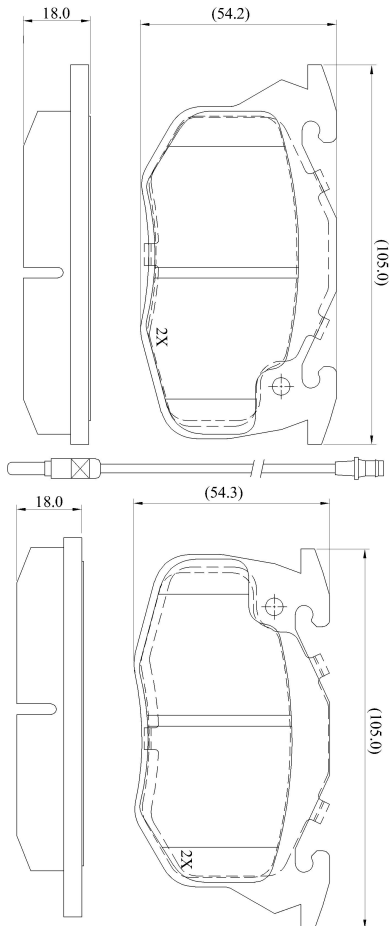

Make: RENAULT

Model: Extra / Express

Part Number: ADB2258

Vehicle Manufacturing/Engine:

ADB2258

Specifications

Fitting Position	:	Front
Model Date	:	01/85-11/98
Or. Caliper	:	Bendix
WVA	:	20905
FMSI	:	
Length	:	105
Width	:	53.3
Thickness	:	18