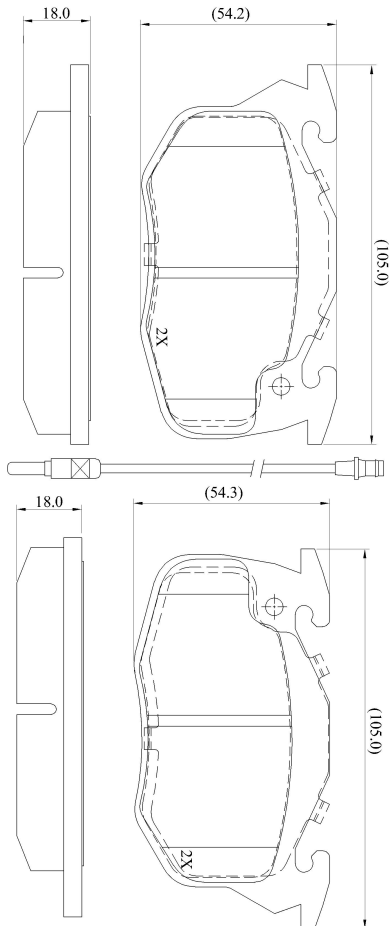

Make: RENAULT

Model: Extra / Express

Part Number: ADB2258

Vehicle Manufacturing/Engine:

ADB2258

Specifications

Fitting Position	:	Front
Model Date	:	01/91-11/98
Or. Caliper	:	Bendix
WVA	:	20905
FMSI	:	
Length	:	105
Width	:	53.3
Thickness	:	18