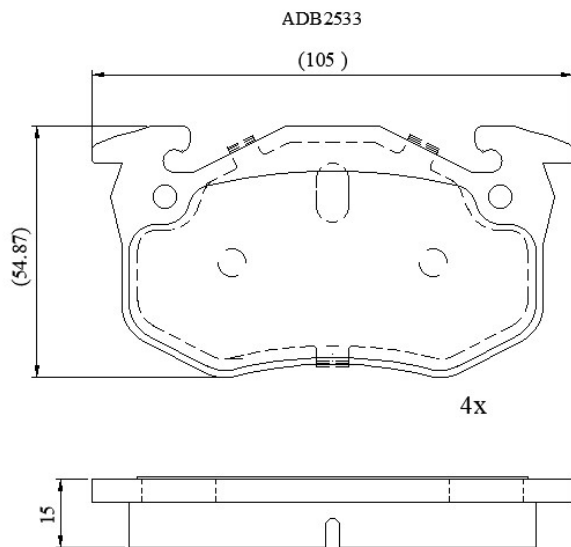

Make: RENAULT

Model: Extra / Express

Part Number: ADB2533

Vehicle Manufacturing/Engine:

Specifications

Fitting Position	:	Front
Model Date	:	01/85-11/98

Or. Caliper	:	Bendix
WVA	:	21096
FMSI	:	
Length	:	105
Width	:	54.86
Thickness	:	15