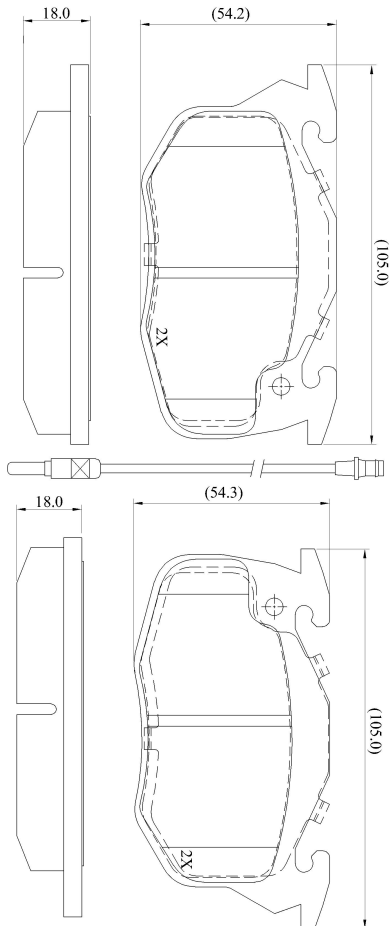

**Make: RENAULT**

**Model: Fuego**

**Part Number: ADB2258**

**Vehicle Manufacturing/Engine:**

ADB2258

## Specifications

|                         |   |             |
|-------------------------|---|-------------|
| <b>Fitting Position</b> | : | Front       |
| <b>Model Date</b>       | : | 01/80-01/86 |
| <b>Or. Caliper</b>      | : | Bendix      |
| <b>WVA</b>              | : | 20905       |
| <b>FMSI</b>             | : |             |
| <b>Length</b>           | : | 105         |
| <b>Width</b>            | : | 53.3        |
| <b>Thickness</b>        | : | 18          |