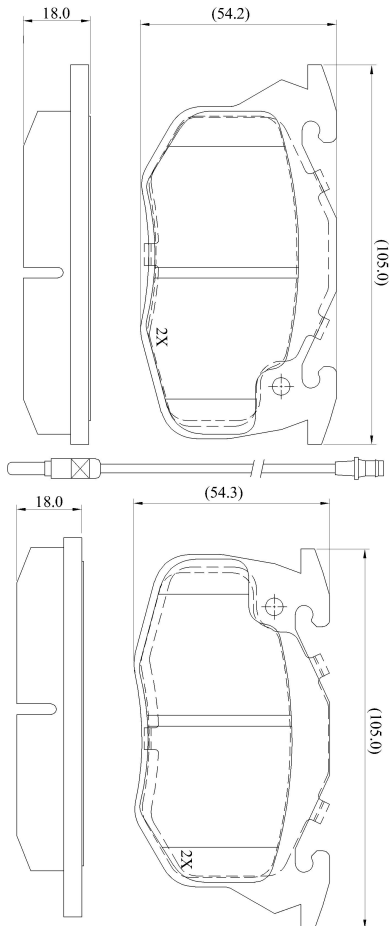

Make: RENAULT

Model: Fuego

Part Number: ADB2258

Vehicle Manufacturing/Engine:

ADB2258

Specifications

Fitting Position	:	Front
Model Date	:	01/80-01/86
Or. Caliper	:	Bendix
WVA	:	20905
FMSI	:	
Length	:	105
Width	:	53.3
Thickness	:	18