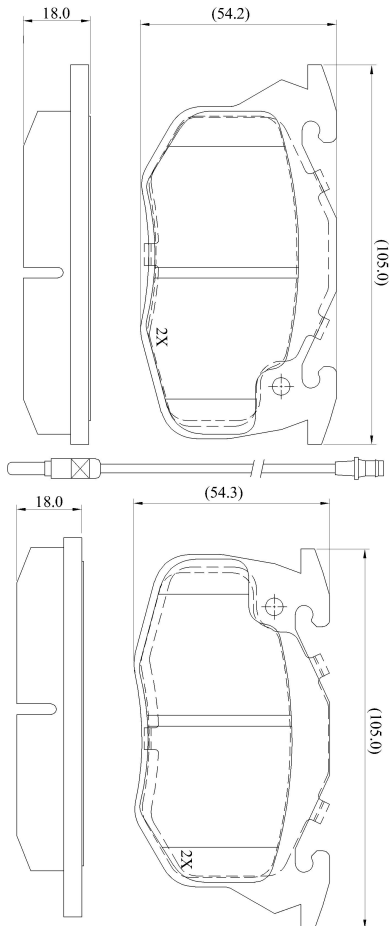

Make: RENAULT

Model: Fuego

Part Number: ADB2258

Vehicle Manufacturing/Engine:

ADB2258

Specifications

Fitting Position	:	Front
Model Date	:	01/83-01/86
Or. Caliper	:	Bendix
WVA	:	20905
FMSI	:	
Length	:	105
Width	:	53.3
Thickness	:	18