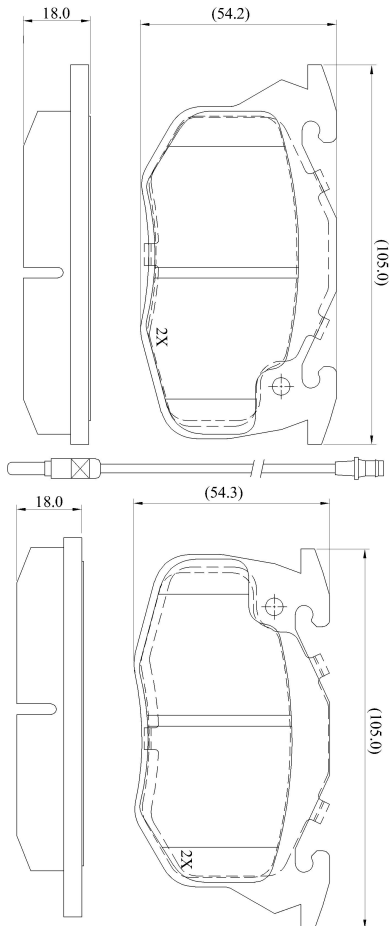

Make: RENAULT

Model: Fuego

Part Number: ADB2258

Vehicle Manufacturing/Engine:

ADB2258

Specifications

Fitting Position	:	Front
Model Date	:	09/83-03/86
Or. Caliper	:	Bendix
WVA	:	20905
FMSI	:	
Length	:	105
Width	:	53.3
Thickness	:	18