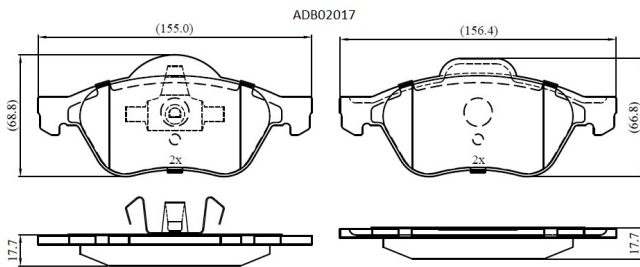

Make: RENAULT

Model: Grand Scenic II

Part Number: ADB02017

Vehicle Manufacturing/Engine:

Specifications

Fitting Position	:	Front
Model Date	:	09/09->
Or. Caliper	:	Ate
WVA	:	2,32,15,24,535
FMSI	:	
Length	:	155/156.4
Width	:	68.3/66.8

Thickness : 17.7