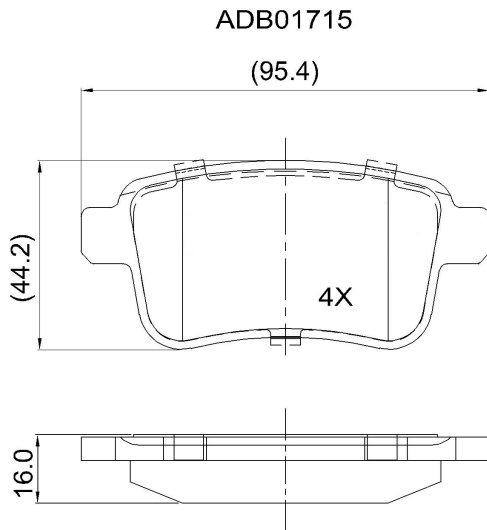

Make: RENAULT

Model: Kangoo Express

Part Number: ADB01715

Vehicle Manufacturing/Engine:

Specifications

Fitting Position	:	Rear
Model Date	:	06/09->
Or. Caliper	:	Bosch

WVA	:	24692
FMSI	:	
Length	:	95.4
Width	:	44.2
Thickness	:	16