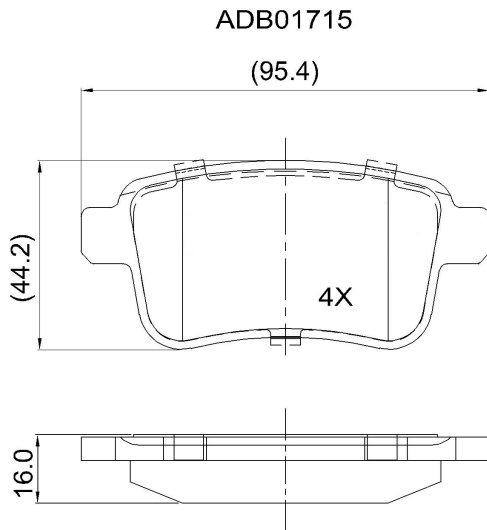

Make: RENAULT

Model: Kangoo Express

Part Number: ADB01715

Vehicle Manufacturing/Engine:

Specifications

Fitting Position	:	Rear
Model Date	:	02/08->
Or. Caliper	:	Bosch

WVA	:	24692
FMSI	:	
Length	:	95.4
Width	:	44.2
Thickness	:	16