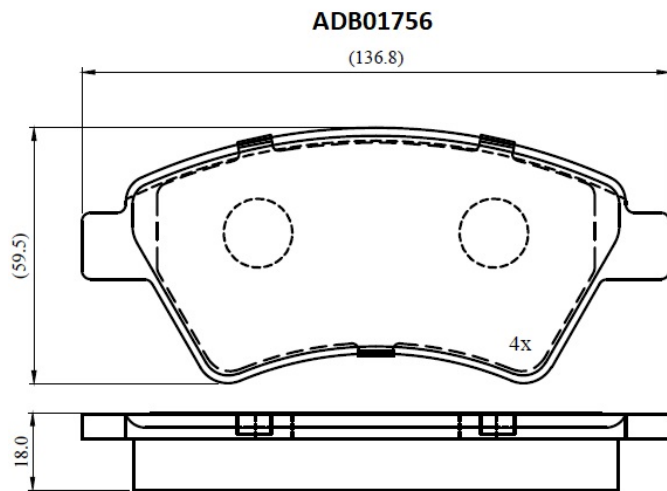

Make: RENAULT

Model: Kangoo Express

Part Number: ADB01756

Vehicle Manufacturing/Engine:

Specifications

Fitting Position	:	Front
Model Date	:	10/01->
Or. Caliper	:	Bosch

WVA	:	23930
FMSI	:	
Length	:	136.8
Width	:	59.5
Thickness	:	18