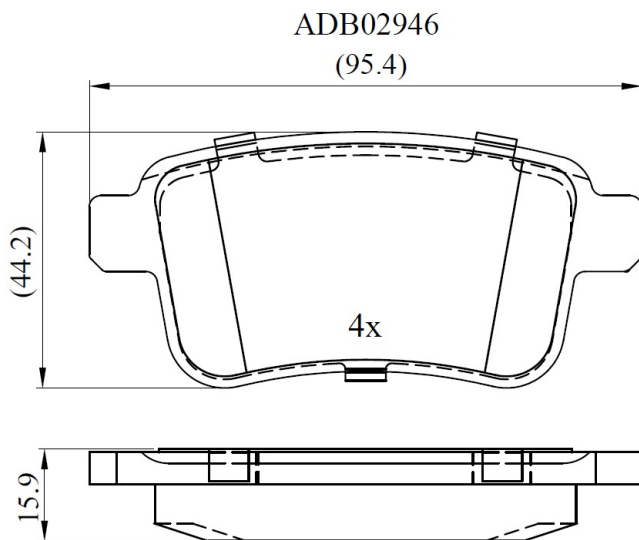

Make: RENAULT

Model: Kangoo Express

Part Number: ADB02946

Vehicle Manufacturing/Engine:

Specifications

Fitting Position	:	Rear
Model Date	:	2010-
Or. Caliper	:	

WVA	:	24692
FMSI	:	
Length	:	
Width	:	
Thickness	:	