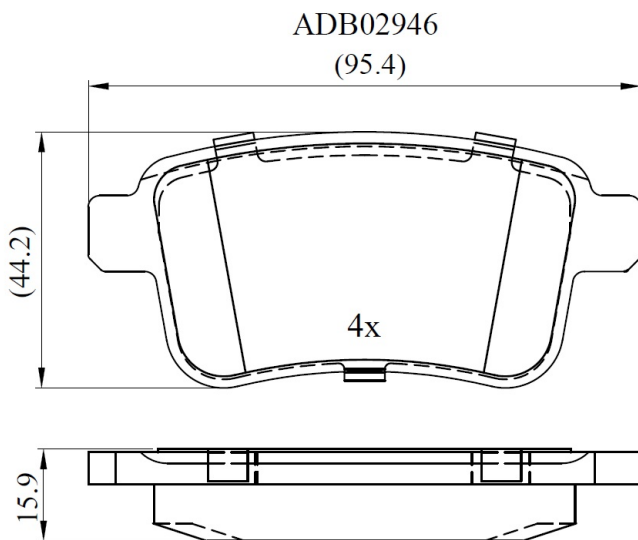

Make: RENAULT

Model: Kangoo Express

Part Number: ADB02946

Vehicle Manufacturing/Engine:

Specifications

Fitting Position	:	Rear
Model Date	:	2008-
Or. Caliper	:	

WVA	:	24692
FMSI	:	
Length	:	
Width	:	
Thickness	:	