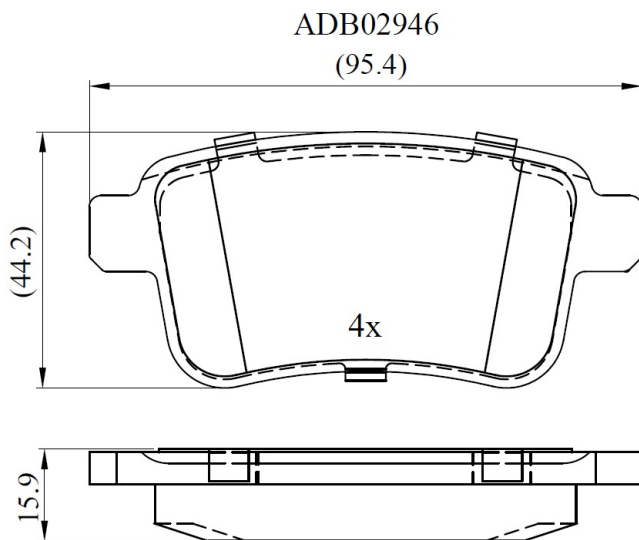

Make: RENAULT

Model: Kangoo Express

Part Number: ADB02946

Vehicle Manufacturing/Engine:

Specifications

Fitting Position	:	Rear
Model Date	:	2009-
Or. Caliper	:	

WVA	:	24692
FMSI	:	
Length	:	
Width	:	
Thickness	:	