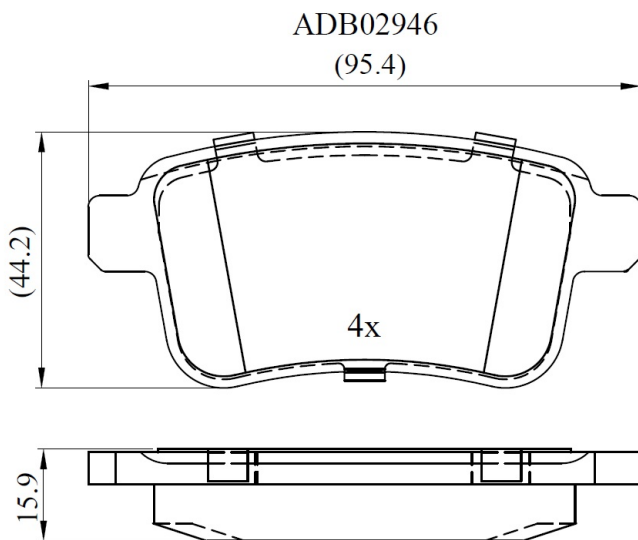

Make: RENAULT

Model: Kangoo Express

Part Number: ADB02946

Vehicle Manufacturing/Engine:

Specifications

Fitting Position	:	Rear
Model Date	:	2019-
Or. Caliper	:	

WVA	:	24692
FMSI	:	
Length	:	
Width	:	
Thickness	:	