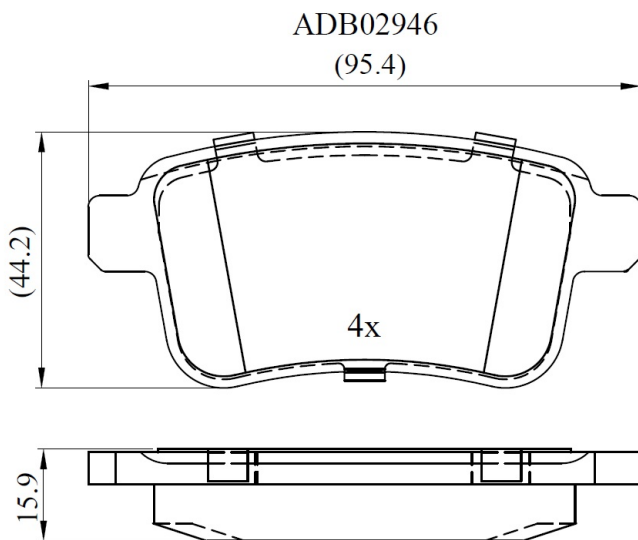

Make: RENAULT

Model: Kangoo Express

Part Number: ADB02946

Vehicle Manufacturing/Engine:

Specifications

Fitting Position	:	Rear
Model Date	:	2011-
Or. Caliper	:	

WVA	:	24692
FMSI	:	
Length	:	
Width	:	
Thickness	:	