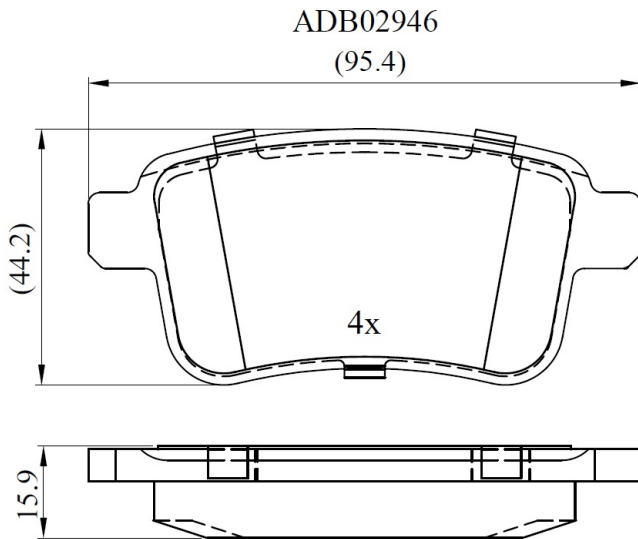

Make: RENAULT

Model: KANGOO / GRAND KANGOO II

Part Number: ADB02946

Vehicle Manufacturing/Engine:

Specifications

Fitting Position	:	Rear
Model Date	:	2013-
Or. Caliper	:	

WVA	:	24692
FMSI	:	
Length	:	
Width	:	
Thickness	:	