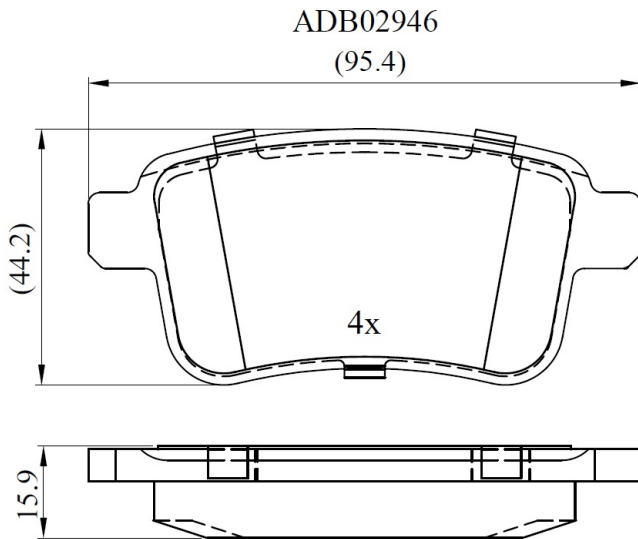

Make: RENAULT

Model: KANGOO / GRAND KANGOO II

Part Number: ADB02946

Vehicle Manufacturing/Engine:

Specifications

| | | |
|-------------------------|---|-------|
| Fitting Position | : | Rear |
| Model Date | : | 2008- |
| Or. Caliper | : | |

| | | |
|------------------|---|-------|
| WVA | : | 24692 |
| FMSI | : | |
| Length | : | |
| Width | : | |
| Thickness | : | |