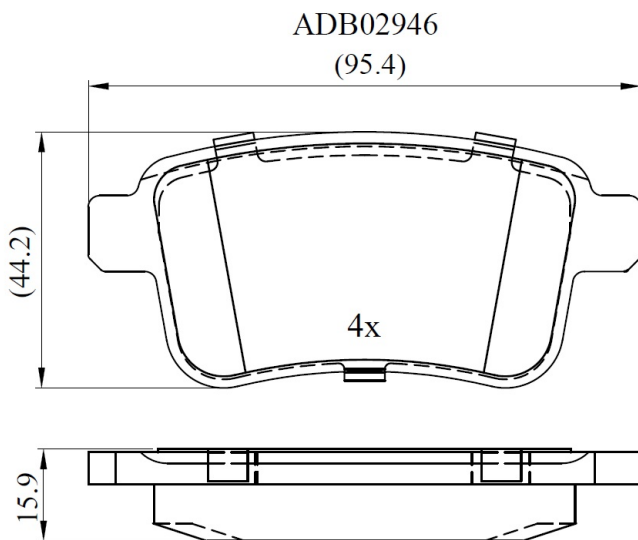

Make: RENAULT

Model: KANGOO / GRAND KANGOO II

Part Number: ADB02946

Vehicle Manufacturing/Engine:

Specifications

Fitting Position	:	Rear
Model Date	:	2019-
Or. Caliper	:	

WVA	:	24692
FMSI	:	
Length	:	
Width	:	
Thickness	:	