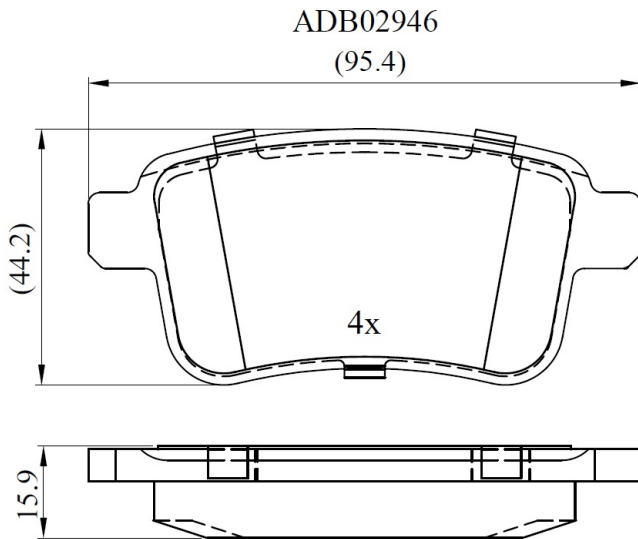

Make: RENAULT

Model: KANGOO / GRAND KANGOO II

Part Number: ADB02946

Vehicle Manufacturing/Engine:

Specifications

Fitting Position	:	Rear
Model Date	:	2008-
Or. Caliper	:	

WVA	:	24692
FMSI	:	
Length	:	
Width	:	
Thickness	:	