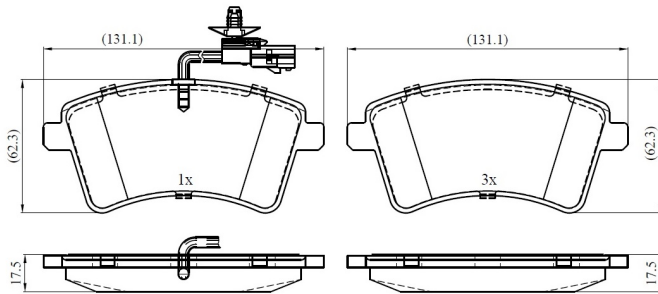

Make: RENAULT

Model: KANGOO / GRAND KANGOO II

Part Number: ADB13231

Vehicle Manufacturing/Engine:

ADB13231

Specifications

Fitting Position	:	Front
Model Date	:	2013-
Or. Caliper	:	
WVA	:	24693

FMSI	:	
Length	:	131.1
Width	:	62.3
Thickness	:	17.5