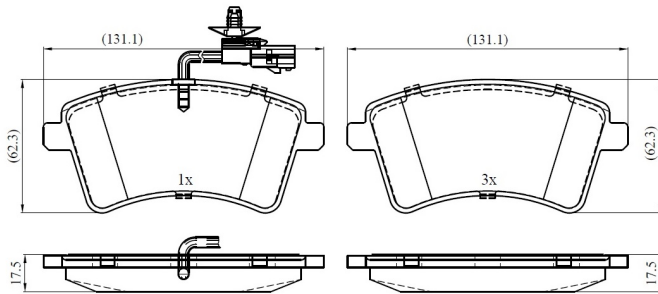

Make: RENAULT

Model: KANGOO / GRAND KANGOO II

Part Number: ADB13231

Vehicle Manufacturing/Engine:

ADB13231

Specifications

Fitting Position	:	Front
Model Date	:	2019-
Or. Caliper	:	
WVA	:	24693

FMSI	:	
Length	:	131.1
Width	:	62.3
Thickness	:	17.5