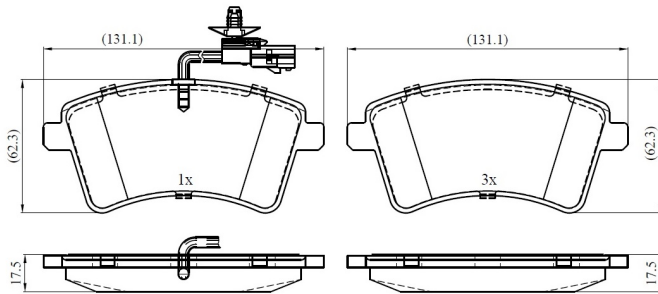

Make: RENAULT

Model: KANGOO / GRAND KANGOO II

Part Number: ADB13231

Vehicle Manufacturing/Engine:

ADB13231

Specifications

Fitting Position	:	Front
Model Date	:	2012-
Or. Caliper	:	
WVA	:	24693

FMSI	:	
Length	:	131.1
Width	:	62.3
Thickness	:	17.5