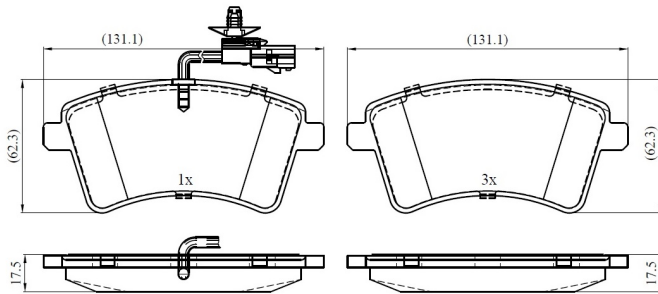

Make: RENAULT

Model: KANGOO / GRAND KANGOO II

Part Number: ADB13231

Vehicle Manufacturing/Engine:

ADB13231

Specifications

Fitting Position	:	Front
Model Date	:	2008-
Or. Caliper	:	
WVA	:	24693

FMSI	:	
Length	:	131.1
Width	:	62.3
Thickness	:	17.5