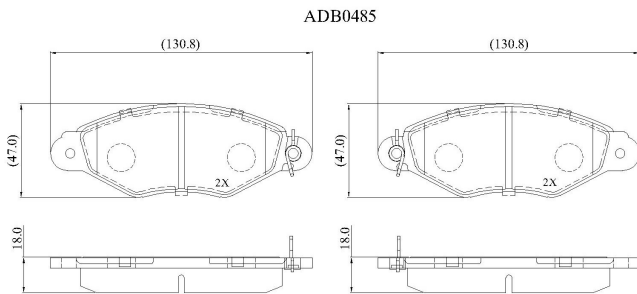

Make: RENAULT

Model: Kangoo Van

Part Number: ADB0485

Vehicle Manufacturing/Engine:

Specifications

Fitting Position	:	Front
Model Date	:	01/98->
Or. Caliper	:	Bosch
WVA	:	21978
FMSI	:	
Length	:	130.8

Width	:	47
Thickness	:	18