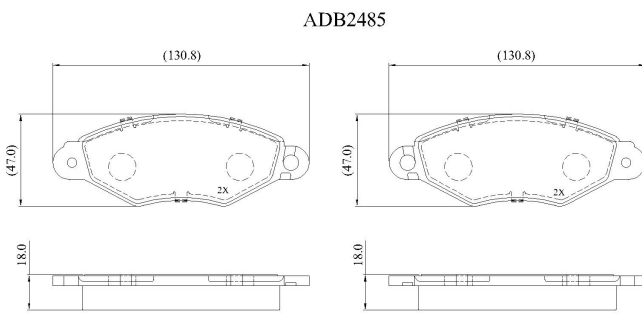

Make: RENAULT

Model: Kangoo Van

Part Number: ADB2485

Vehicle Manufacturing/Engine:

Specifications

Fitting Position	:	Front
Model Date	:	01/98->
Or. Caliper	:	Bosch
WVA	:	21978
FMSI	:	
Length	:	130.8

Width	:	47
Thickness	:	18