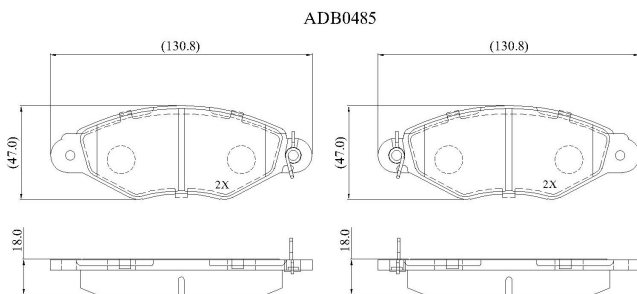

Make: RENAULT

Model: Kangoo

Part Number: ADB0485

Vehicle Manufacturing/Engine:

Specifications

Fitting Position	:	Front
Model Date	:	01/98->
Or. Caliper	:	Bosch
WVA	:	21978
FMSI	:	
Length	:	130.8

Width	:	47
Thickness	:	18