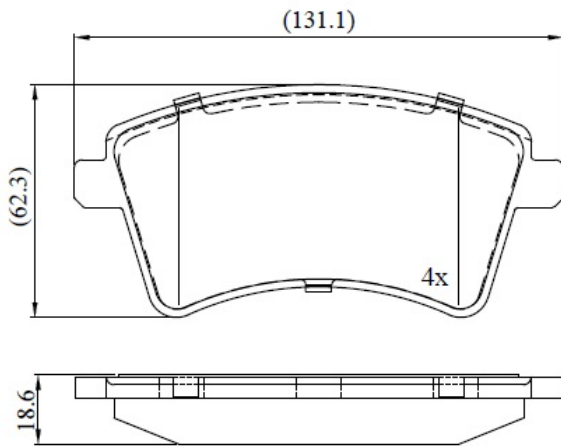

Make: RENAULT

Model: Kangoo

Part Number: ADB01707

Vehicle Manufacturing/Engine:

ADB01707

Specifications

Fitting Position	:	Front
Model Date	:	02/08->
Or. Caliper	:	Lucas

WVA	:	24693
FMSI	:	
Length	:	131.1
Width	:	62.3
Thickness	:	18.6