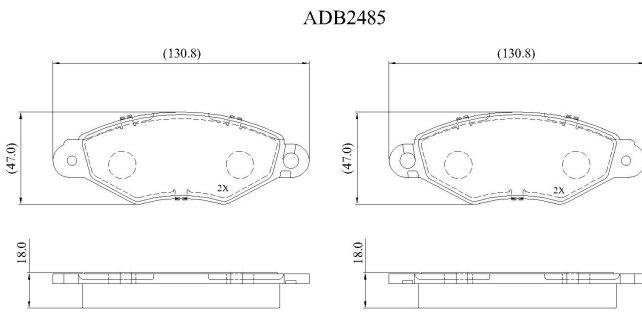

Make: RENAULT

Model: Kangoo

Part Number: ADB2485

Vehicle Manufacturing/Engine:

Specifications

Fitting Position	:	Front
Model Date	:	01/98->
Or. Caliper	:	Bosch
WVA	:	21978
FMSI	:	
Length	:	130.8

Width	:	47
Thickness	:	18