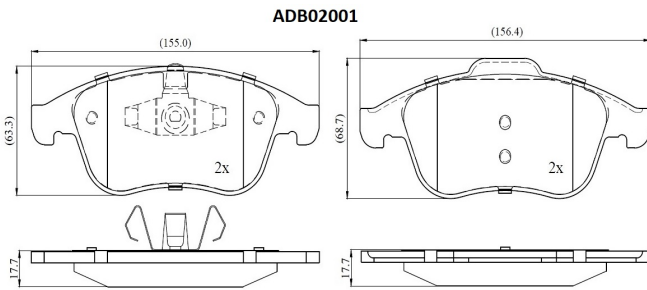

Make: RENAULT

Model: Laguna III

Part Number: ADB02001

Vehicle Manufacturing/Engine:

Specifications

Fitting Position	:	Front
Model Date	:	01/08->
Or. Caliper	:	Ate
WVA	:	2,47,09,24,710
FMSI	:	
Length	:	155.2/156.5
Width	:	63/68.3

Thickness : 17.5