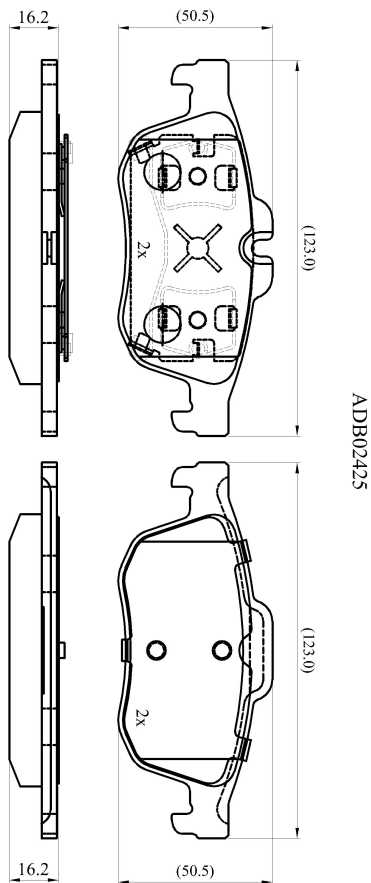

Make: RENAULT

Model: LATITUDE

Part Number: ADB02425

Vehicle Manufacturing/Engine:

Specifications

Fitting Position	:	Rear
Model Date	:	2010-
Or. Caliper	:	
WVA	:	2,52,65,25,266
FMSI	:	
Length	:	122.9
Width	:	50.5
Thickness	:	16.2