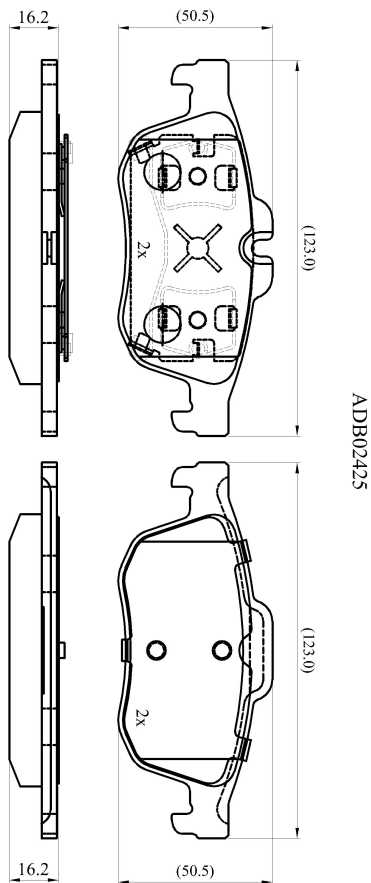

Make: RENAULT

Model: LATITUDE

Part Number: ADB02425

Vehicle Manufacturing/Engine:

Specifications

Fitting Position	:	Rear
Model Date	:	2011-
Or. Caliper	:	
WVA	:	2,52,65,25,266
FMSI	:	
Length	:	122.9
Width	:	50.5
Thickness	:	16.2