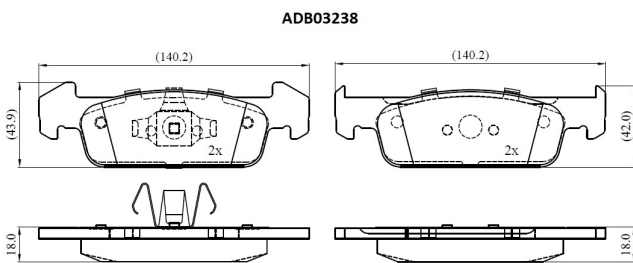

Make: RENAULT

Model: LOGAN/STEPWAY II

Part Number: ADB03238

Vehicle Manufacturing/Engine:

Specifications

Fitting Position	:	Front
Model Date	:	2013-
Or. Caliper	:	
WVA	:	25738
FMSI	:	

Length	:	140.2
Width	:	43.9/42.0
Thickness	:	18