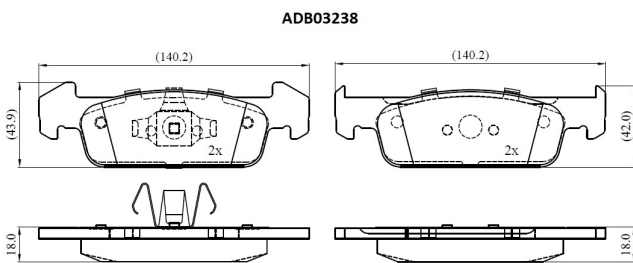

Make: RENAULT

Model: LOGAN/STEPWAY II

Part Number: ADB03238

Vehicle Manufacturing/Engine:

Specifications

Fitting Position	:	Front
Model Date	:	2016-
Or. Caliper	:	
WVA	:	25738
FMSI	:	

Length	:	140.2
Width	:	43.9/42.0
Thickness	:	18