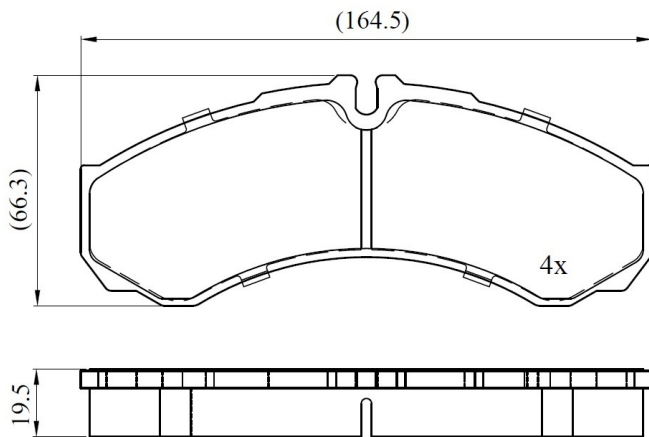

Make: RENAULT

Model: Mascot

Part Number: ADB0931

Vehicle Manufacturing/Engine:

ADB0931

Specifications

Fitting Position	:	Rear
Model Date	:	10/00->
Or. Caliper	:	Brembo
WVA	:	29121

FMSI	:	
Length	:	164.5
Width	:	66.4
Thickness	:	19.5