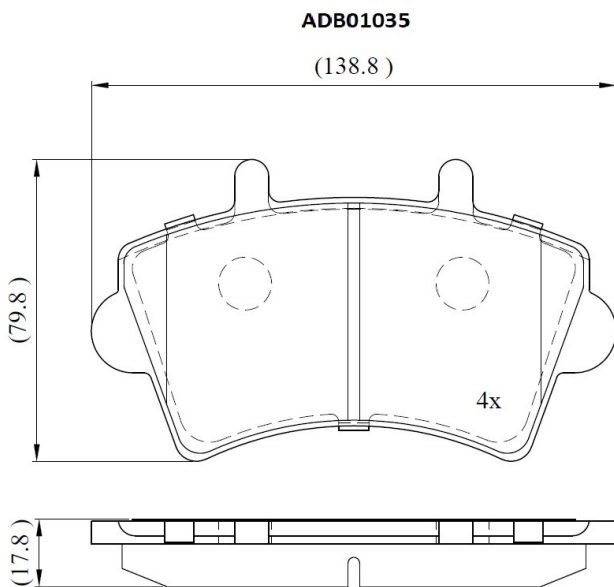

Make: RENAULT

Model: Master 98->

Part Number: ADB01035

Vehicle Manufacturing/Engine:

Specifications

Fitting Position

:

Front

Model Date	:	10/00->
Or. Caliper	:	Bosch
WVA	:	23616
FMSI	:	
Length	:	138.8
Width	:	79.8
Thickness	:	17.8