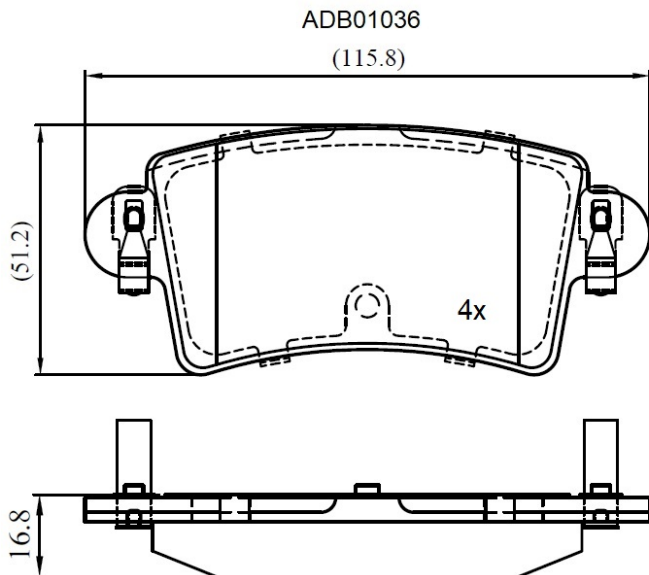

Make: RENAULT

Model: Master 98->

Part Number: ADB01036

Vehicle Manufacturing/Engine:

Specifications

Fitting Position	:	Rear
Model Date	:	10/00->

Or. Caliper	:	Bosch
WVA	:	23669
FMSI	:	
Length	:	115.8
Width	:	51.2
Thickness	:	16.8