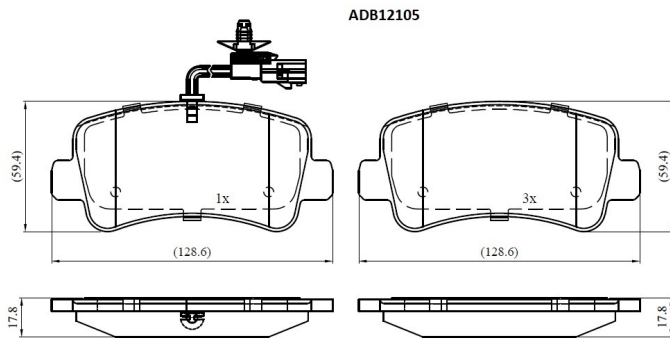

Make: RENAULT

Model: Master III Bus

Part Number: ADB12105

Vehicle Manufacturing/Engine:

Specifications

Fitting Position	:	Rear
Model Date	:	02/11-
Or. Caliper	:	Brembo
WVA	:	25112, 25113
FMSI	:	

Length	:	128.5
Width	:	59.4
Thickness	:	17.8