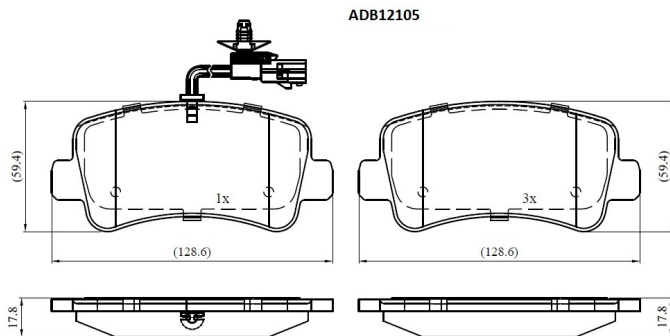

Make: RENAULT

Model: MASTER III Platform/Chassis

Part Number: ADB12105

Vehicle Manufacturing/Engine:

Specifications

Fitting Position	:	Rear
Model Date	:	02/10-
Or. Caliper	:	Brembo
WVA	:	25112, 25113
FMSI	:	

Length	:	128.5
Width	:	59.4
Thickness	:	17.8