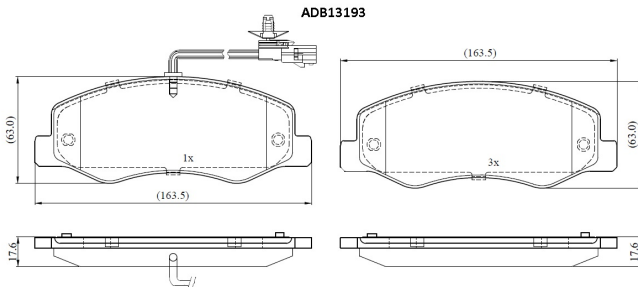

Make: RENAULT

Model: MASTER III Platform/Chassis

Part Number: ADB13193

Vehicle Manufacturing/Engine:

Specifications

Fitting Position	:	Rear
Model Date	:	2010-
Or. Caliper	:	
WVA	:	25172
FMSI	:	
Length	:	163.5
Width	:	63

Thickness : 17.6