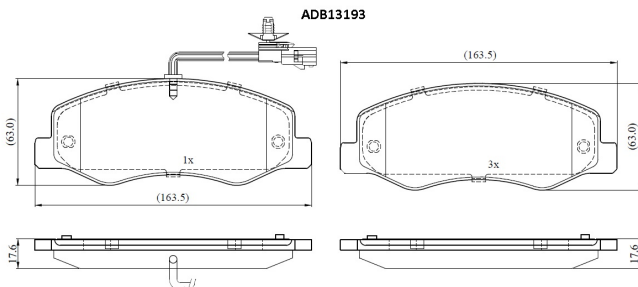

Make: RENAULT

Model: MASTER III Platform/Chassis

Part Number: ADB13193

Vehicle Manufacturing/Engine:

Specifications

Fitting Position	:	Rear
Model Date	:	2010-
Or. Caliper	:	
WVA	:	25172
FMSI	:	
Length	:	163.5
Width	:	63

Thickness : 17.6