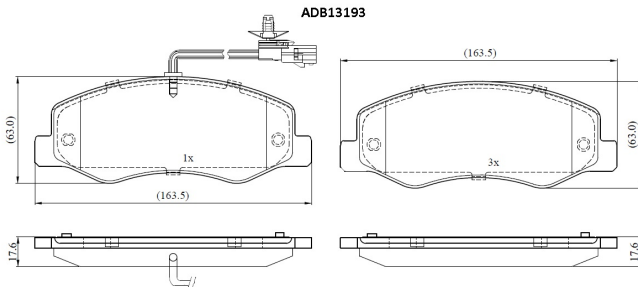

Make: RENAULT

Model: MASTER III Platform/Chassis

Part Number: ADB13193

Vehicle Manufacturing/Engine:

Specifications

Fitting Position	:	Rear
Model Date	:	2014-
Or. Caliper	:	
WVA	:	25172
FMSI	:	
Length	:	163.5
Width	:	63

Thickness

:

17.6